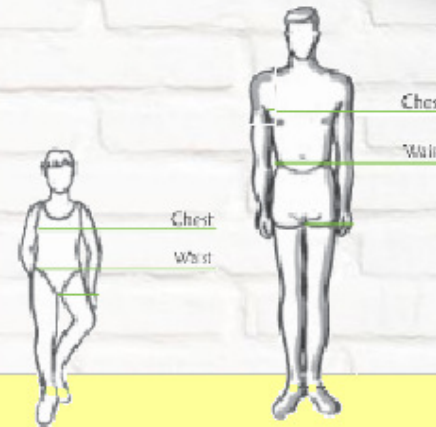

Alton Cricket Club – Online Shop

Visit <http://alton.dm-sports.co.uk> to browse Alton Cricket Club online shop

SIZE CHART

www.d-and-m.com

Professional sports clothing and equipment

Chest
Waist

- Across the Fullest Part - Arms At Sides
- Natural Waist – Narrowest Part

Measurement Size chart

SIZE	XXXXS	XXXS	XXS	XS	S	M	L	XL	XXL	XXXL
chest size cms	76	84	92	100	108	112	116	120	124	128
chest size inches	28	32	34	37	40	42	44	46	48	50
Waist size cms	61	66	71	76	81	86	91	97	102	107
Wait size inches	24	26	28	30	32	34	36	38	40	42

AVAILABLE IN SIZES

Colts: 4XS / 3XS / 2XS / XS
Men's: S / M / L / XL / 2XL / 3XL